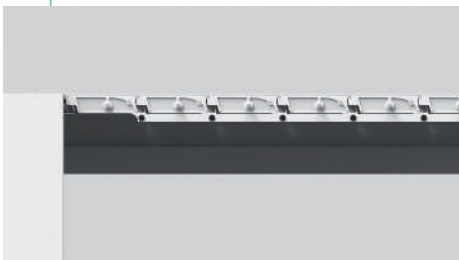

SUN PROTECTION

You can adjust aluminum slats orientation either by control remote or using Smartphone and Tablet, as well as program the pergola, in this way you can achieve a complete protection against sun radiation.

RAIN PROTECTION

Specially designed roof aluminum slats collect water and using a pipeline system take collected water through lateral columns to the outside.

ROTATIVE ALUMINUM

The system of rotative aluminum slats controlled either by remote or using Smartphone and Tablet.

This option adds resistance to the pergola structure as at the same time allows to brighten the inside without having to open all the slats.

OPTION SHIFTEN COLUMN

Pergola can be adapted to existing structures thanks to shifted column option (maximum 1000 mm).