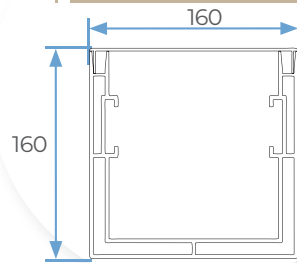

BEAM AND SLAT SECTIONS

1 SLAT

2 RECORDABLE COLUMN

3 FRONT BEAM

4 LATERAL BEAM

5 UNION COLUMN

6 CENTRAL BEAM

7 UNION BEAMS

4 OR 2 COLUMNS

A	Maximum width	4.000 mm
B	Maximum length	6.450 mm
C	Maximum height	3.000 mm

DUPLEX
4 OR 2 COLUMNS

A	Maximum width	6.500 mm
B	Maximum length	6.450 mm
C	Maximum height	3.000 mm

VARIETY OF CONFIGURATIONS