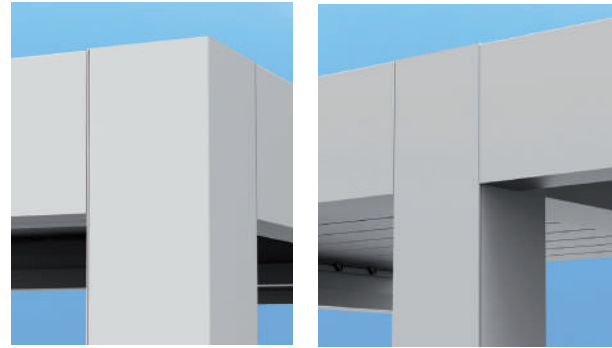

RAIN PROTECTION

Specially designed roof aluminum slats collect water and using a pipeline system take collected water through lateral columns to the outside.

ROTATIVE ALUMINUM

The system of rotative aluminum slats controlled either by remote or using Smartphone and Tablet.

TECNICAL DETAILS

50MM PIPELINE DRAINAGE *OPTIONAL*
System for water evacuation through columns.

UNION BEAMS AND PERGOLA CONNECTION
The union of beams with pergola's structure does not disrupt structure aesthetics, as the union of these elements has a clean and elegant finish. Seesky-BIO only needs one column for the union of successive pergolas, what adds extra useable space as well as reduces visual impact.