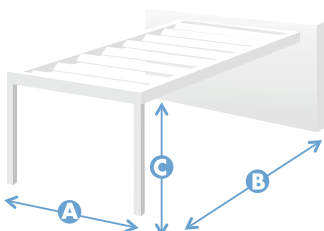

BEAM AND SLAT SECTIONS

1 SLAT

2 RECORDABLE COLUMN

3 FRONT BEAM

4 LATERAL BEAM

5 UNION COLUMN

6 CENTRAL BEAM

7 UNION BEAMS

8 FRONT SLAT COVER

9 BACK SLAT COVER

Adjustable Reinforced Support

Adjustable Support

MAXIMUM DIMENSIONS

Seesky-bio can be custom made using different variations, depending on where the installation will take place so it can be adapted to customer's needs.