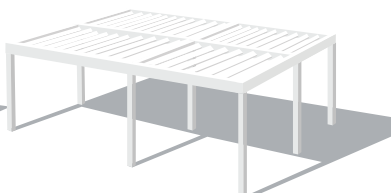

A ISLAND

The most common configuration, installed with 4 columns.