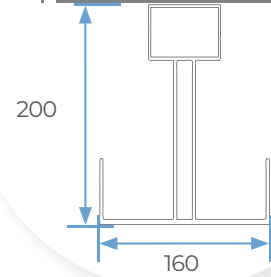

BEAM AND SLAT SECTIONS

1 SLAT

2 RECORDABLE COLUMN

3 FRONT BEAM

4 LATERAL BEAM

5 UNION COLUMN

6 CENTRAL BEAM

7 UNION BEAMS

4 OR 2 COLUMNS

A	Maximum width	4.000 mm
B	Maximum length	6.450 mm
C	Maximum height	3.000 mm

DUPLEX
4 OR 2 COLUMNS

A	Maximum width	6.500 mm
B	Maximum length	6.450 mm
C	Maximum height	3.000 mm

VARIETY OF CONFIGURATIONS