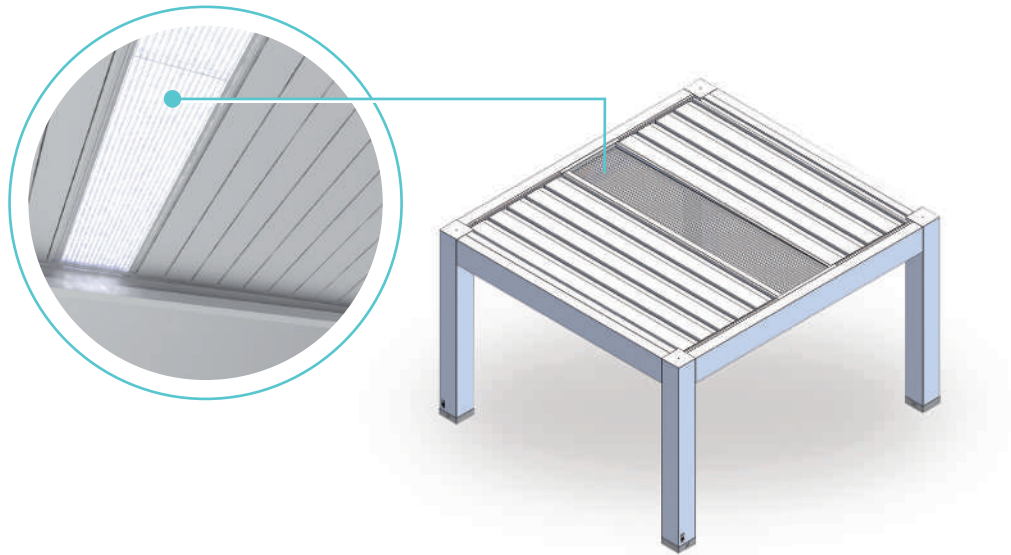

AUTOMATIC SENSORS

Thanks to rain and wind sensors the inside of the pergola **seesky-bio** is automatically protected against harsh weather conditions.

Rain Sensor

Wind sensor

Ice/Snow Sensor

SKY-LIGHT OPTION

This option adds resistance to the pergola structure as at the same time allows to brighten the inside without having to open all the slats.

OPTION SHIFTEN COLUMN

Pergola can be adapted to existing structures thanks to shifted column option (maximum 1000 mm).

OPTION CABLE ATTACHMENT

There is a possibility of fastening pergola to the wall and allowing an installation without columns.

SLIDING AND FOLDING GLAZING SYSTEMS

seeglass one

With sliding and folding system **seeglass-one** you will protect the inside pergola without giving up the view and to open everything completely.