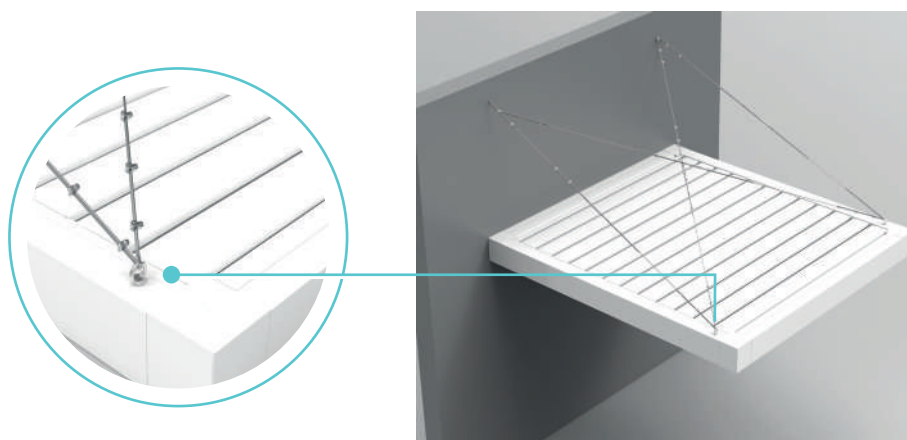

This option adds resistance to the pergola structure as at the same time allows to brighten the inside without having to open all the slats.

OPTION SHIFTEN COLUMN

Pergola can be adapted to existing structures thanks to shifted column option (maximum 1000 mm).

OPTION CABLE ATTACHMENT

There is a possibility of fastening pergola to the wall and allowing an installation without columns.

SLIDING AND FOLDING GLAZING SYSTEMS

seeglass one

With sliding and folding system **seeglass-one** you will protect the inside pergola without giving up the view and to open everything completely.