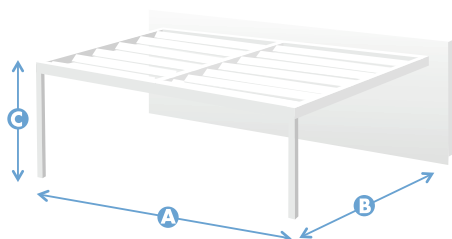

A	Maximum width	4.000 mm
B	Maximum length	6.450 mm
C	Maximum height	3.000 mm

DUPLEX
4 OR 2 COLUMNS