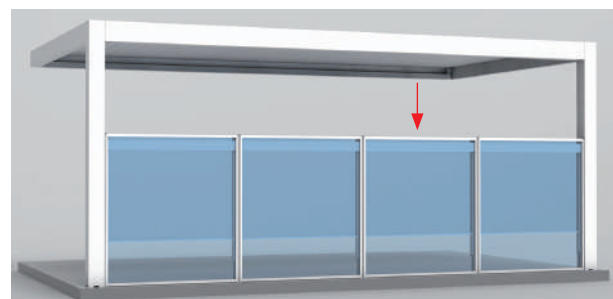

OPTION CABLE ATTACHMENT

There is a possibility of fastening pergola to the wall and allowing an installation without columns.

SLIDING AND FOLDING GLAZING SYSTEMS

seeglass one

With sliding and folding system **seeglass-one** you will protect the inside pergola without giving up the view and to open everything completely.

For information related to hanging glazing systems **seeglass one**, compatibility, please consult the table on page 15.

SLIDING GLAZING SYSTEM

seeglass run

With sliding system **seeglass-run** you will protect the inside of the pergola without invading interior space.

ADJUSTABLE WIND SCREENS

habitat win

Combined with adjustable windscreen **habitat-win**, protect the inside from windy weather.

SUN PROTECTING ZIP SCREEN

habitat zip®

Sun protecting zip screens allow to protect the inside of the pergola from excessive heat and wind.