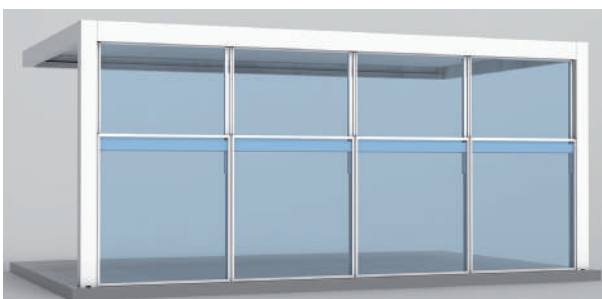

ADJUSTABLE WIND SCREENS

habitat win

Combined with adjustable windscreen **habitat-win**, protect the inside from windy weather.