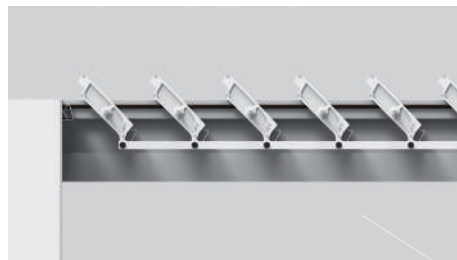

SUN PROTECTION

You can adjust aluminum slats orientation either by control remote or using Smartphone and Tablet, as well as program the pergola, in this way you can achieve a complete protection against sun radiation.

RAIN PROTECTION

Specially designed roof aluminum slats collect water and using a pipeline system take collected water through lateral columns to the outside.

ROTATIVE ALUMINUM

The system of rotative aluminum slats controlled either by remote or using Smartphone and Tablet.

TECNICAL DETAILS

50MM PIPELINE DRAINAGE *OPTIONAL*
System for water evacuation through columns.

UNION BEAMS AND PERGOLA CONNECTION
The union of beams with pergola's structure does not disrupt structure aesthetics, as the union of these elements has a clean and elegant finish. Seesky-BIO only needs one column for the union of successive pergolas, what adds extra useable space as well as reduces visual impact.

This option adds resistance to the pergola structure as at the same time allows to brighten the inside without having to open all the slats.

OPTION SHIFTEN COLUMN

Pergola can be adapted to existing structures thanks to shifted column option (maximum 1000 mm).