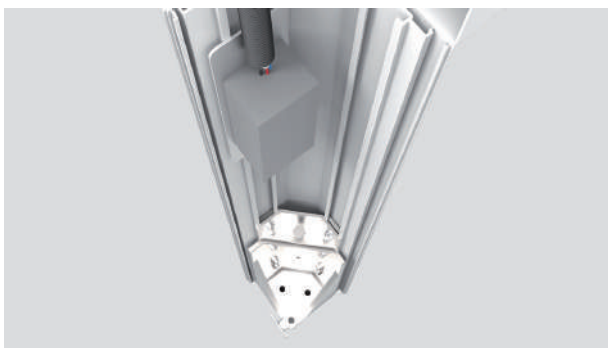

RAIN PROTECTION

Specially designed roof aluminum slats collect water and using a pipeline system take collected water through lateral columns to the outside.

ROTATIVE ALUMINUM

The system of rotative aluminum slats controlled either by remote or using Smartphone and Tablet.

TECNICAL DETAILS

50MM PIPELINE DRAINAGE *OPTIONAL*
System for water evacuation through columns.

UNION BEAMS AND PERGOLA CONNECTION
The union of beams with pergola's structure does not disrupt structure aesthetics, as the union of these elements has a clean and elegant finish. Seesky-BIO only needs one column for the union of successive pergolas, what adds extra useable space as well as reduces visual impact.

ANTISPLASH SYSTEM (PATENTED)
Seesky Bio features a modern antisplashing system for inside protection and dirt collection.

RECORDABLE COLUMN
The installation and maintenance of pergola is very easy and comfortable thanks to the recordable column.
This option is very useful where there is not much space to tighten screws and adjust inside cables.