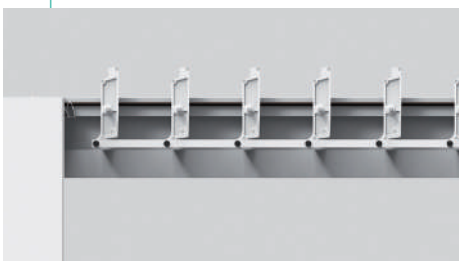

RAIN PROTECTION

Specially designed roof aluminum slats collect water and using a pipeline system take collected water through lateral columns to the outside.

ROTATIVE ALUMINUM

The system of rotative aluminum slats controlled either by remote or using Smartphone and Tablet.

TECNICAL DETAILS

50MM PIPELINE DRAINAGE *OPTIONAL*
System for water evacuation through columns.

UNION BEAMS AND PERGOLA CONNECTION
The union of beams with pergola's structure does not disrupt structure aesthetics, as the union of these elements has a clean and elegant finish. Seesky-BIO only needs one column for the union of successive pergolas, what adds extra useable space as well as reduces visual impact.

This option adds resistance to the pergola structure as at the same time allows to brighten the inside without having to open all the slats.

OPTION SHIFTEN COLUMN

Pergola can be adapted to existing structures thanks to shifted column option (maximum 1000 mm).