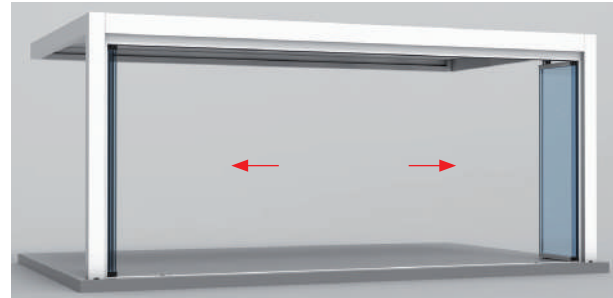

This option adds resistance to the pergola structure as at the same time allows to brighten the inside without having to open all the slats.

OPTION SHIFTEN COLUMN

Pergola can be adapted to existing structures thanks to shifted column option (maximum 1000 mm).

OPTION CABLE ATTACHMENT

There is a possibility of fastening pergola to the wall and allowing an installation without columns.

SLIDING AND FOLDING GLAZING SYSTEMS

seeglass one

With sliding and folding system **seeglass-one** you will protect the inside pergola without giving up the view and to open everything completely.

For information related to hanging glazing systems **seeglass one**, compatibility, please consult the table on page 15.

SLIDING GLAZING SYSTEM

seeglass run

With sliding system **seeglass-run** you will protect the inside of the pergola without invading interior space.