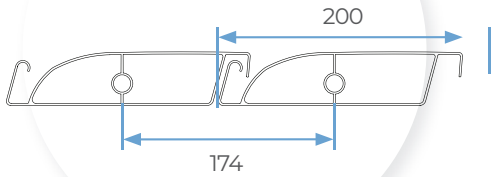

TECNICAL DETAILS

50MM PIPELINE DRAINAGE *OPTIONAL*
System for water evacuation through columns.

UNION BEAMS AND PERGOLA CONNECTION
The union of beams with pergola's structure does not disrupt structure aesthetics, as the union of these elements has a clean and elegant finish. Seesky-BIO only needs one column for the union of successive pergolas, what adds extra useable space as well as reduces visual impact.

SLATS WITH POLYSTYRENE *Optional*
Adding polystyrene into slats allows us to create a sound isolation when it rains.

VARIETY OF CONFIGURATIONS

A-SUPPORT TYPES
Fixed and Adjustable

B-DRAINAGE TYPES
Free or Pipeline

BEAM AND SLAT SECTIONS

1 SLAT

2 RECORDABLE COLUMN

3 FRONT BEAM

4 LATERAL BEAM

5 UNION COLUMN

6 CENTRAL BEAM

7 UNION BEAMS