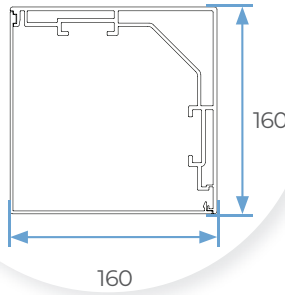

BEAM AND SLAT SECTIONS

1 SLAT

2 RECORDABLE COLUMN

3 FRONT BEAM

4 LATERAL BEAM

5 UNION COLUMN

6 CENTRAL BEAM

7 UNION BEAMS

4 OR 2 COLUMNS

A	Maximum width	4.000 mm
B	Maximum length	6.450 mm
C	Maximum height	3.000 mm

DUPLEX
4 OR 2 COLUMNS

A	Maximum width	6.500 mm
B	Maximum length	6.450 mm
C	Maximum height	3.000 mm

VARIETY OF CONFIGURATIONS