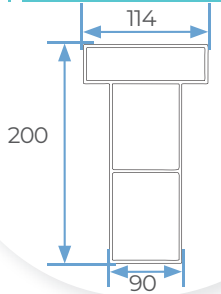

BEAM AND SLAT SECTIONS

1 SLAT

2 RECORDABLE COLUMN

3 FRONT BEAM

4 LATERAL BEAM

5 UNION COLUMN

6 CENTRAL BEAM

7 UNION BEAMS

4 OR 2 COLUMNS

A	Maximum width	4.000 mm
B	Maximum length	6.450 mm
C	Maximum height	3.000 mm

DUPLEX
4 OR 2 COLUMNS

A	Maximum width	6.500 mm
B	Maximum length	6.450 mm
C	Maximum height	3.000 mm

VARIETY OF CONFIGURATIONS