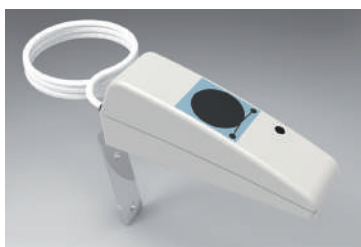

AUTOMATIC SENSORS

Thanks to rain and wind sensors the inside of the pergola **seesky-bio** is automatically protected against harsh weather conditions.

Rain Sensor