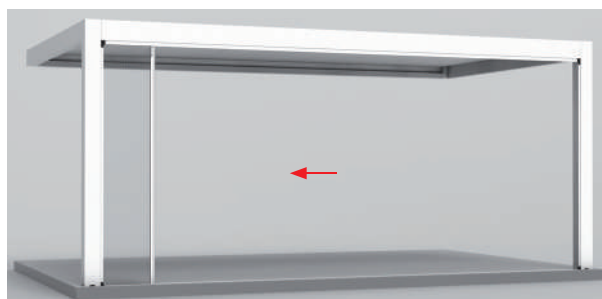

MOSQUITO NET

habitat net®

Combine mosquito screen **habitat-net** with your pergola and you are going to be able to yourself from different kinds of insects. With a minimalistic design and simple functioning, it will be a perfect complement for your pergola.