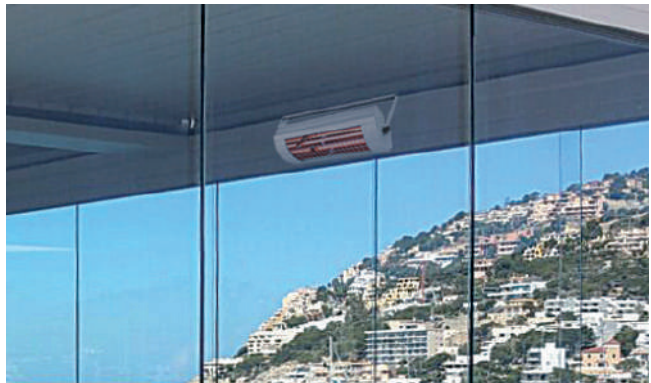

INFRARED HEATERS

Seesky-bio can be combined with infrared heater **habitat-hot**, so you can enjoy a pleasant temperature even on very cold winter days. **Habitat-hot** heater can be controlled using the same remote control as you use for slat opening.