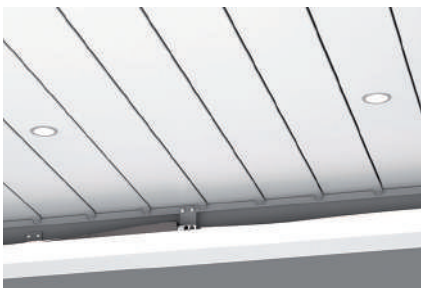

ILLUMINATION

There are 4 different illumination options available:

- Spot lights
- LED strips
- Perimetral LED
- Beam spot lights

Thanks to "T-MATE", illumination pack can be programmed for switching on and off at any time, and for controlling light intensity.