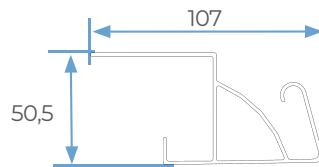

8 FRONT SLAT COVER