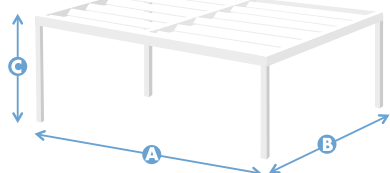

BEAM AND SLAT SECTIONS

1 SLAT

2 RECORDABLE COLUMN

3 FRONT BEAM

4 LATERAL BEAM

5 UNION COLUMN

6 CENTRAL BEAM

7 UNION BEAMS

8 FRONT SLAT COVER

9 BACK SLAT COVER

Adjustable Reinforced Support

Adjustable Support

MAXIMUM DIMENSIONS

Seesky-bio can be custom made using different variations, depending on where the installation will take place so it can be adapted to customer's needs.

4 OR 2 COLUMNS

A	Maximum width	4.000 mm
B	Maximum length	6.450 mm
C	Maximum height	3.000 mm

DUPLEX
4 OR 2 COLUMNS

A	Maximum width	6.500 mm
B	Maximum length	6.450 mm
C	Maximum height	3.000 mm

VARIETY OF CONFIGURATIONS