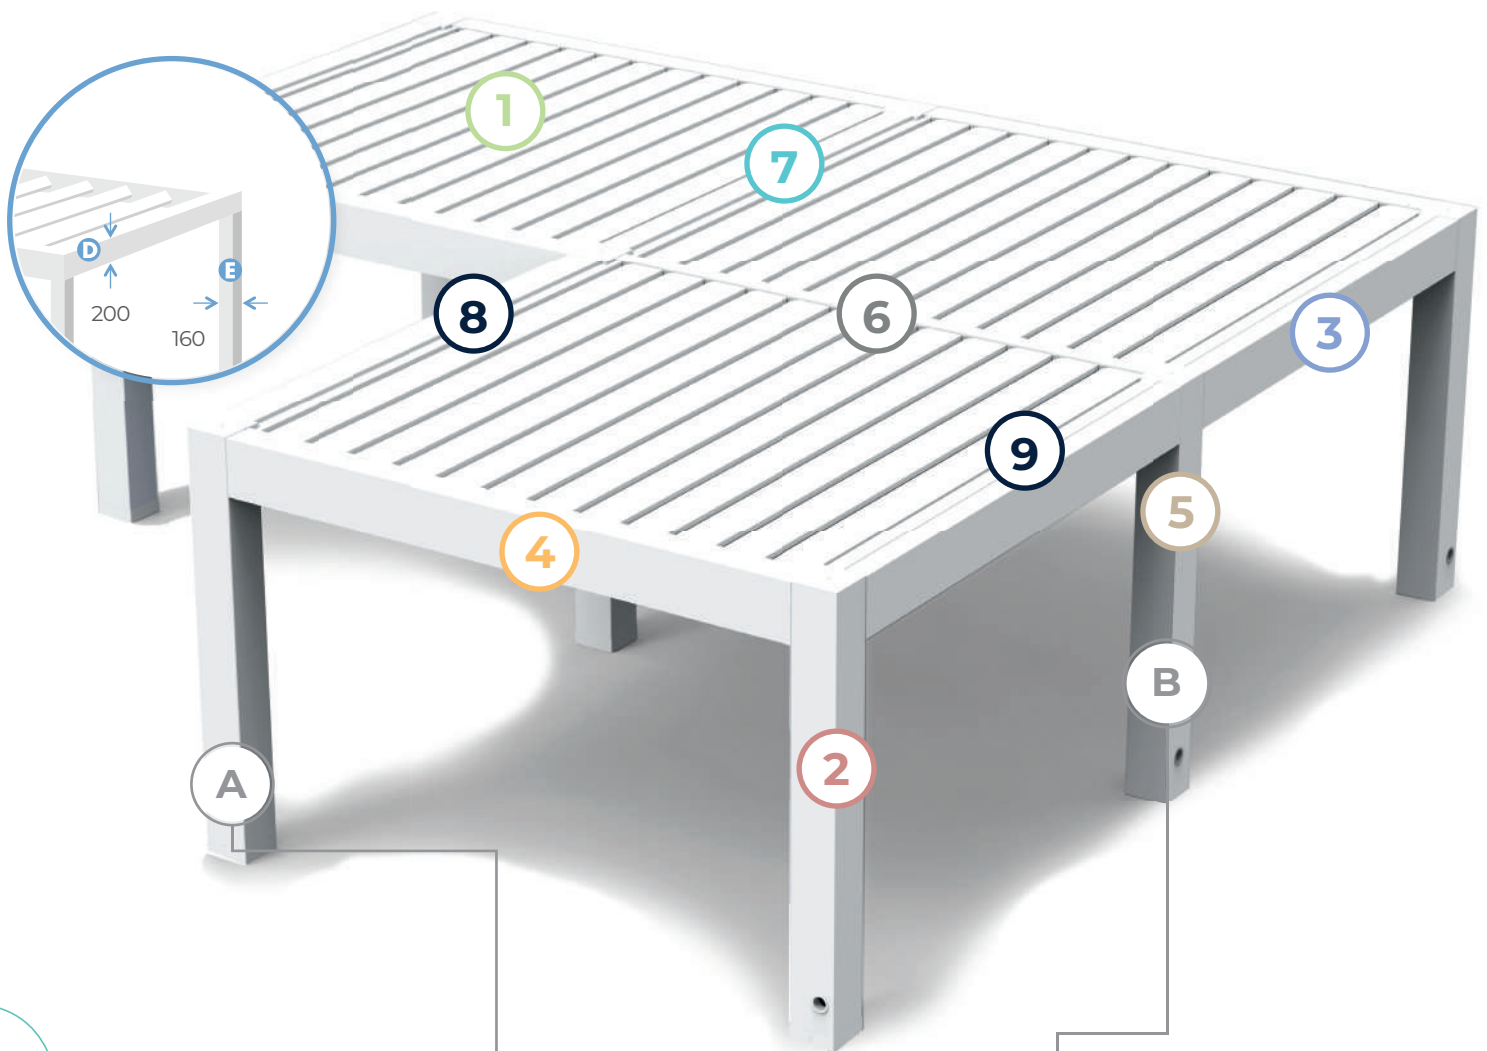

RAIN PROTECTION

Specially designed roof aluminum slats collect water and using a pipeline system take collected water through lateral columns to the outside.

ROTATIVE ALUMINUM

The system of rotative aluminum slats controlled either by remote or using Smartphone and Tablet.

TECNICAL DETAILS

50MM PIPELINE DRAINAGE *OPTIONAL*
System for water evacuation through columns.

UNION BEAMS AND PERGOLA CONNECTION
The union of beams with pergola's structure does not disrupt structure aesthetics, as the union of these elements has a clean and elegant finish. Seesky-BIO only needs one column for the union of successive pergolas, what adds extra useable space as well as reduces visual impact.

ANTISPLASH SYSTEM (PATENTED)
Seesky Bio features a modern antisplashing system for inside protection and dirt collection.

RECORDABLE COLUMN
The installation and maintenance of pergola is very easy and comfortable thanks to the recordable column.
This option is very useful where there is not much space to tighten screws and adjust inside cables.

SLATS WITH POLYSTYRENE *Optional*
Adding polystyrene into slats allows us to create a sound isolation when it rains.

VARIETY OF CONFIGURATIONS

A-SUPPORT TYPES
Fixed and Adjustable

B-DRAINAGE TYPES
Free or Pipeline