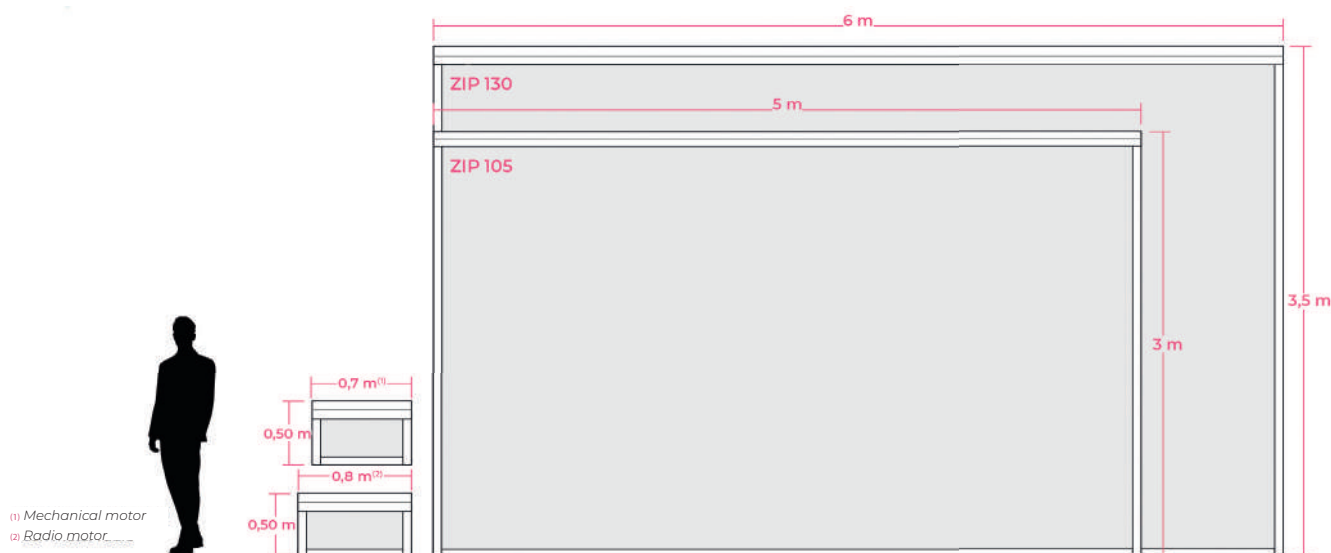

SUN PROTECTING ZIP SCREEN

habitat zip®

Sun protecting zip screens allow to protect the inside of the pergola from excessive heat and wind.