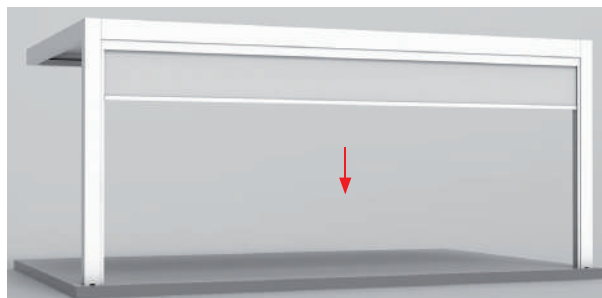

ADJUSTABLE WIND SCREENS

habitat win

Combined with adjustable windscreen **habitat-win**, protect the inside from windy weather.

SUN PROTECTING ZIP SCREEN

habitat zip®

Sun protecting zip screens allow to protect the inside of the pergola from excessive heat and wind.