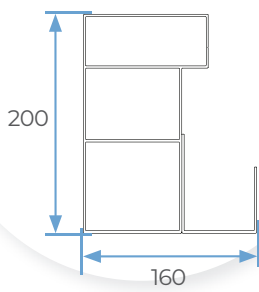

BEAM AND SLAT SECTIONS

1 SLAT

2 RECORDABLE COLUMN

3 FRONT BEAM

4 LATERAL BEAM

5 UNION COLUMN

6 CENTRAL BEAM

7 UNION BEAMS

4 OR 2 COLUMNS

A	Maximum width	4.000 mm
B	Maximum length	6.450 mm
C	Maximum height	3.000 mm

DUPLEX
4 OR 2 COLUMNS

A	Maximum width	6.500 mm
B	Maximum length	6.450 mm
C	Maximum height	3.000 mm

VARIETY OF CONFIGURATIONS