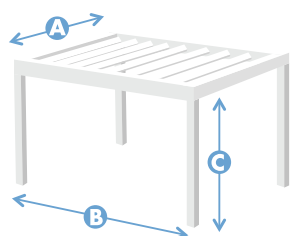

SLATS WITH POLYSTYRENE *Optional*
Adding polystyrene into slats allows us to create a sound isolation when it rains.

VARIETY OF CONFIGURATIONS

A-SUPPORT TYPES
Fixed and Adjustable

B-DRAINAGE TYPES
Free or Pipeline

BEAM AND SLAT SECTIONS

1 SLAT

2 RECORDABLE COLUMN

3 FRONT BEAM

4 LATERAL BEAM

5 UNION COLUMN

6 CENTRAL BEAM

7 UNION BEAMS

8 FRONT SLAT COVER

9 BACK SLAT COVER

Adjustable Reinforced Support

Adjustable Support

MAXIMUM DIMENSIONS

Seesky-bio can be custom made using different variations, depending on where the installation will take place so it can be adapted to customer's needs.