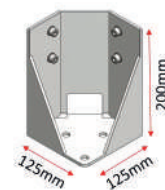

Adjustable Support