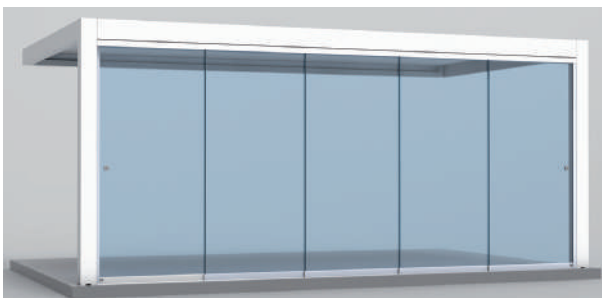

OPTION CABLE ATTACHMENT

There is a possibility of fastening pergola to the wall and allowing an installation without columns.

SLIDING AND FOLDING GLAZING SYSTEMS

seeglass one

With sliding and folding system **seeglass-one** you will protect the inside pergola without giving up the view and to open everything completely.

For information related to hanging glazing systems **seeglass one**, compatibility, please consult the table on page 15.

SLIDING GLAZING SYSTEM

seeglass run

With sliding system **seeglass-run** you will protect the inside of the pergola without invading interior space.