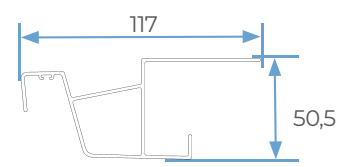

9 BACK SLAT COVER