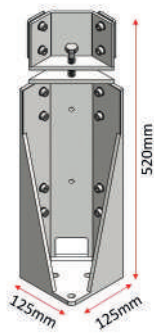

Adjustable Reinforced Support