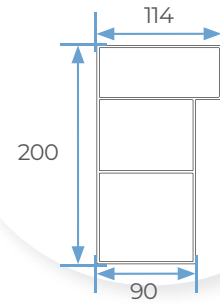

BEAM AND SLAT SECTIONS

1 SLAT

2 RECORDABLE COLUMN

3 FRONT BEAM

4 LATERAL BEAM

5 UNION COLUMN

6 CENTRAL BEAM

7 UNION BEAMS

4 OR 2 COLUMNS

A	Maximum width	4.000 mm
B	Maximum length	6.450 mm
C	Maximum height	3.000 mm

DUPLEX
4 OR 2 COLUMNS

A	Maximum width	6.500 mm
B	Maximum length	6.450 mm
C	Maximum height	3.000 mm

VARIETY OF CONFIGURATIONS