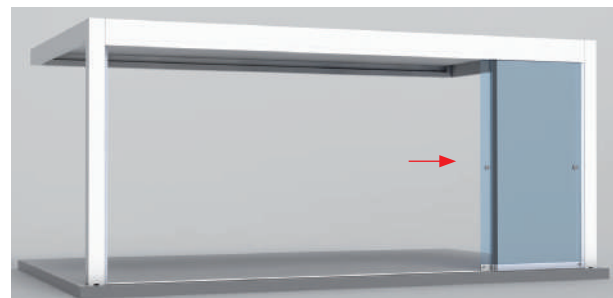

OPTION CABLE ATTACHMENT

There is a possibility of fastening pergola to the wall and allowing an installation without columns.

SLIDING AND FOLDING GLAZING SYSTEMS

seeglass one

With sliding and folding system **seeglass-one** you will protect the inside pergola without giving up the view and to open everything completely.

For information related to hanging glazing systems **seeglass one**, compatibility, please consult the table on page 15.

SLIDING GLAZING SYSTEM

seeglass run

With sliding system **seeglass-run** you will protect the inside of the pergola without invading interior space.